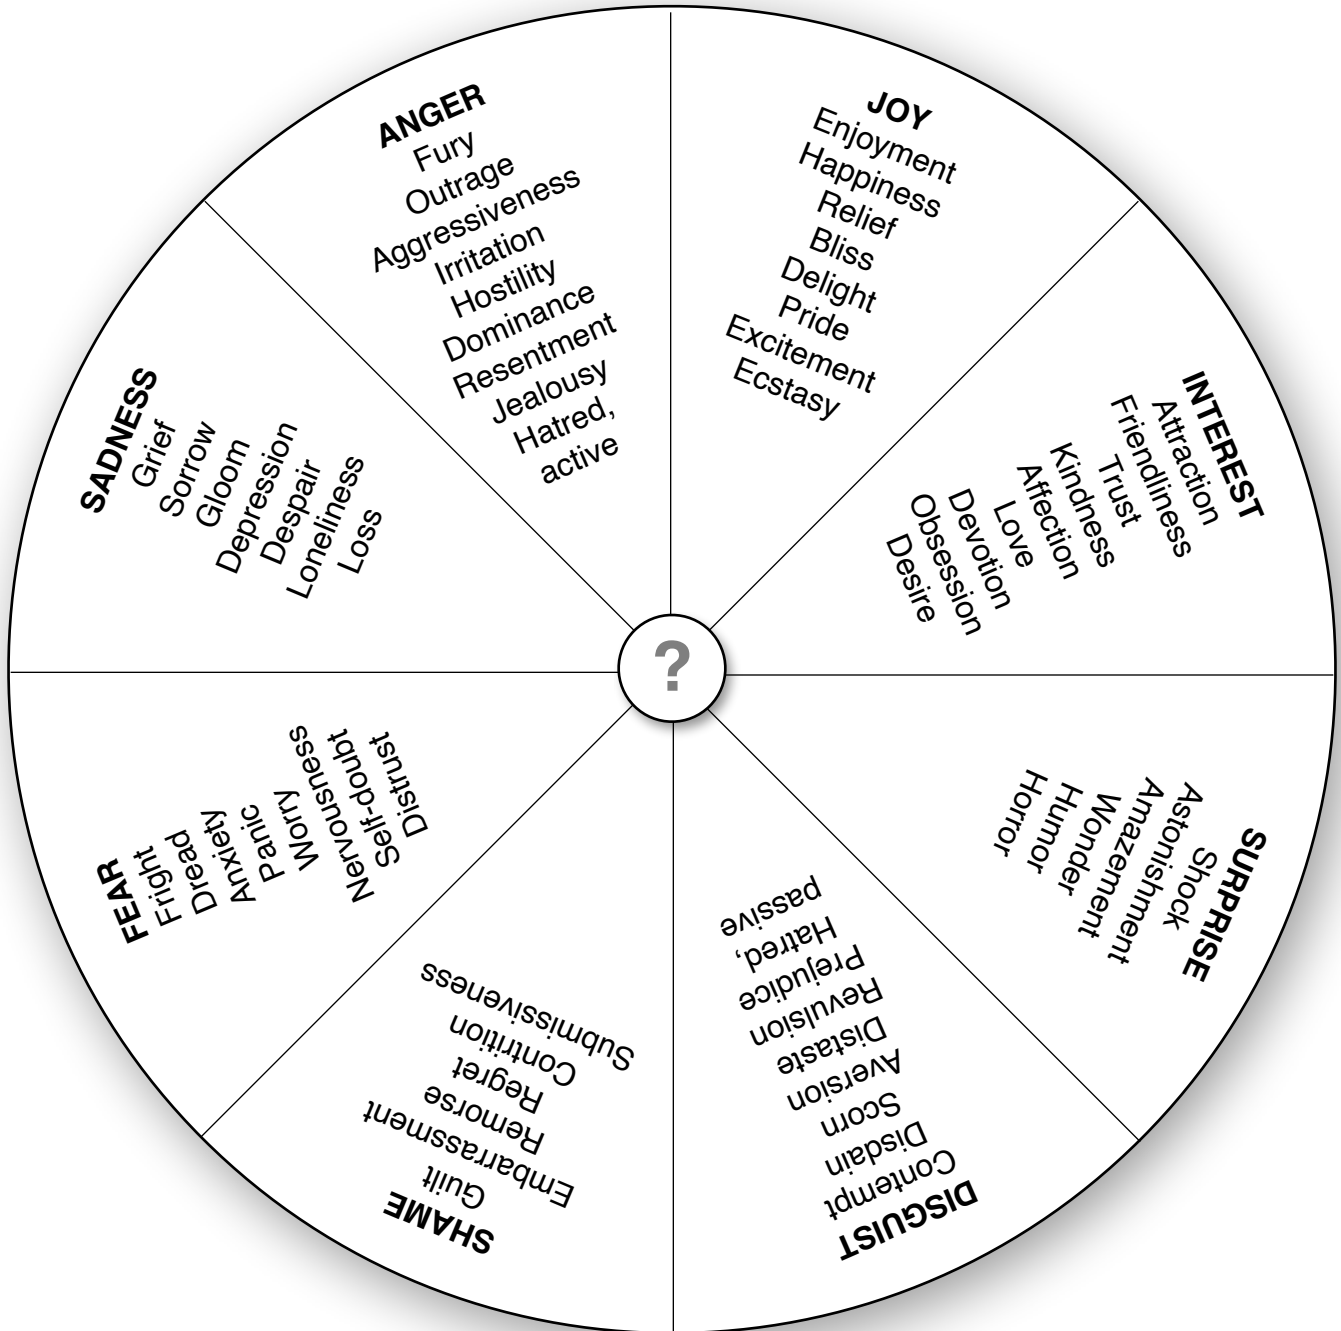

Emotion Wheel for Literary Analysis

Check Relevant Emotions to Describe a Character in Context

(i.e., in the exposition, rising action, climax, falling action, or resolution of the plot)

Character: _____ Context: _____

Resulting Actions: _____